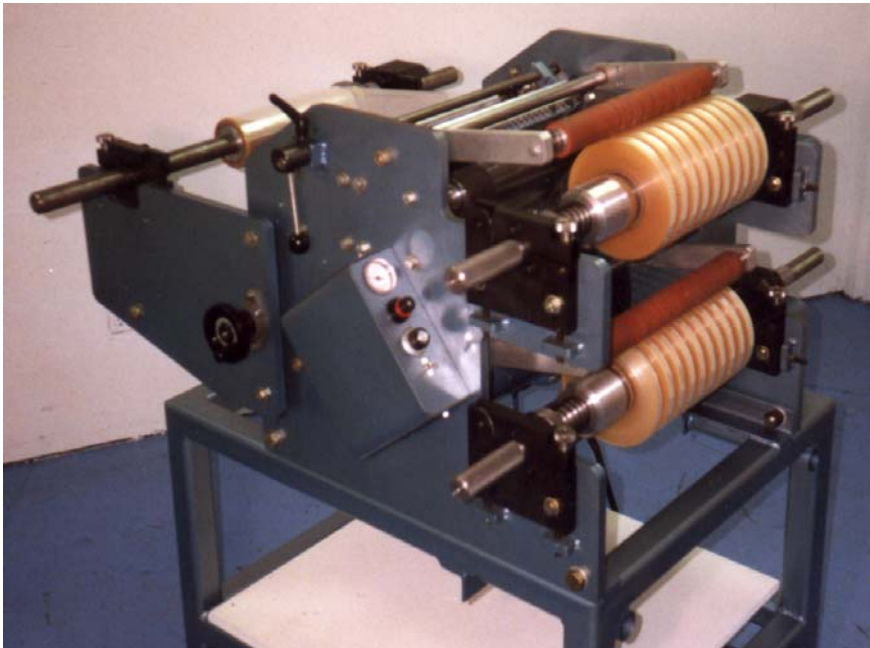

CENTURY DESIGN INC.

CD-8265-300mm (12") Series Towpreg Slitters

FROM CONCEPT TO COMPLETION

Highlights

Used to slit prepreg webs into flat, narrow tows and rewind them on special reels.

- ◆ Fully automatic operation.
- ◆ Interchangeable slitting bars for different tow widths.
- ◆ Pneumatic tensioning of unwind roll
- ◆ Variable speed drive system.
- ◆ Compact unit—can be mounted on casters (wheels) for portability.