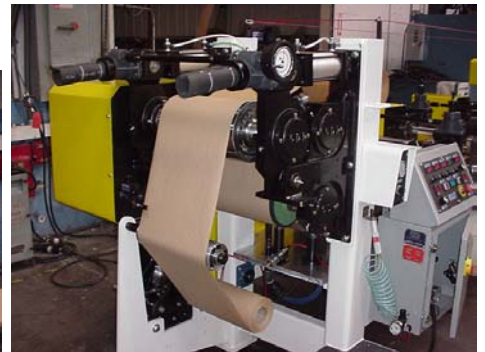

CENTURY DESIGN INC.

CD-6015-12 Advanced Technology Prepreg Machine

FROM CONCEPT TO COMPLETION

Highlights

- Simple to Operate
- Precise rugged one piece construction
- Proprietary Bed-Plate Construction
- Three precision compaction roll sets
- Two Heated Platen
- One Chill Platen
- Finished Product
- Top Paper Rewind
- Top and Bottom Paper Let-offs